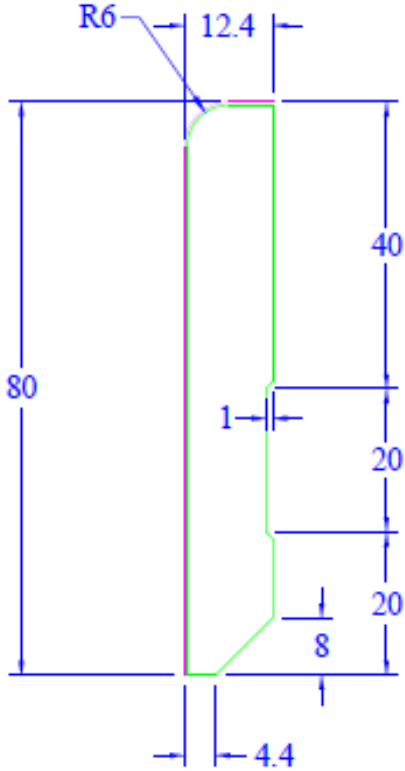

PAR-PLT-F-12X0080X2150-----FINEER
veneer skirtings

PAR-PLT-P-12X0069X2150-----00WIT
paintable skirtings
white paint/foil, similar to RAL 9010